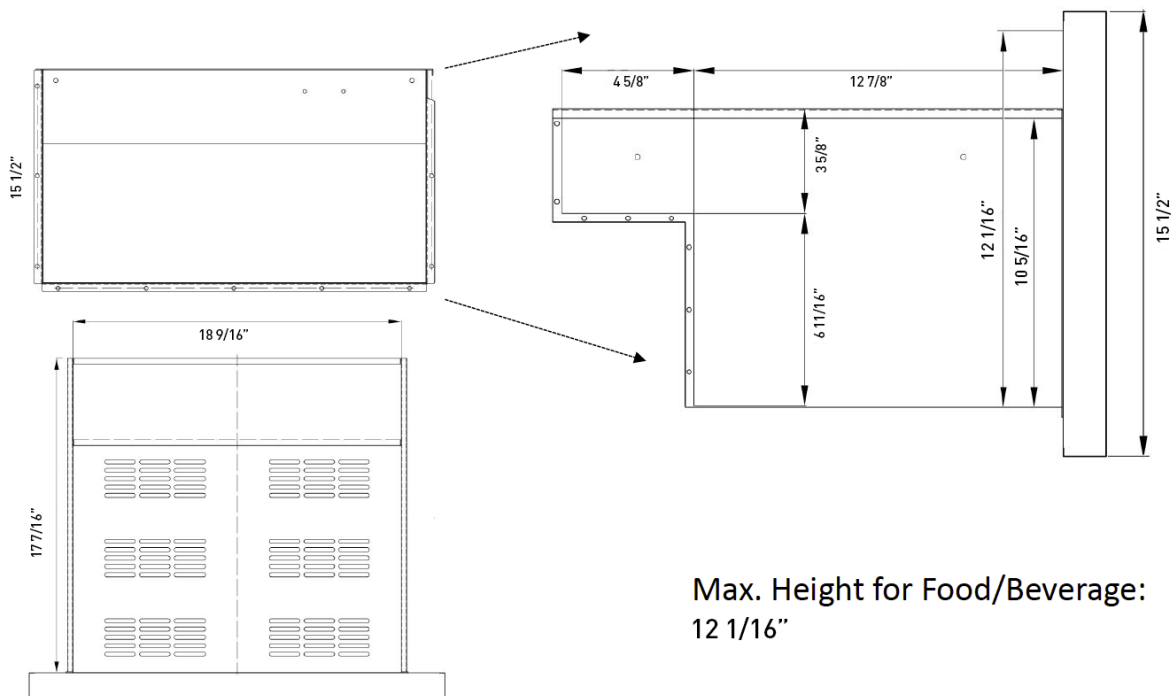

PRODUCT DIMENSIONS

Depth (Excluding Handles)	23 5/16"
Depth (Less Door)	21 3/8"
Height to Top of Door Hinge (in.)	34 3/16"
Product Depth (in.)	23 3/8"
Product Width (in.)	23 1/2"
Depth (Including Handles)	25 5/7"
Height to Top of Refrigerator (in.)	34 3/16"
Product Height (in.)	34 3/16"
Refrigerator Width (In.)	23 1/2"

WARRANTY: TWO YEAR PARTS AND LABOR

TOP DRAWER

Max. Height for Food/Beverage:
10 1/2"

BOTTOM DRAWER

Max. Height for Food/Beverage:
12 1/16"