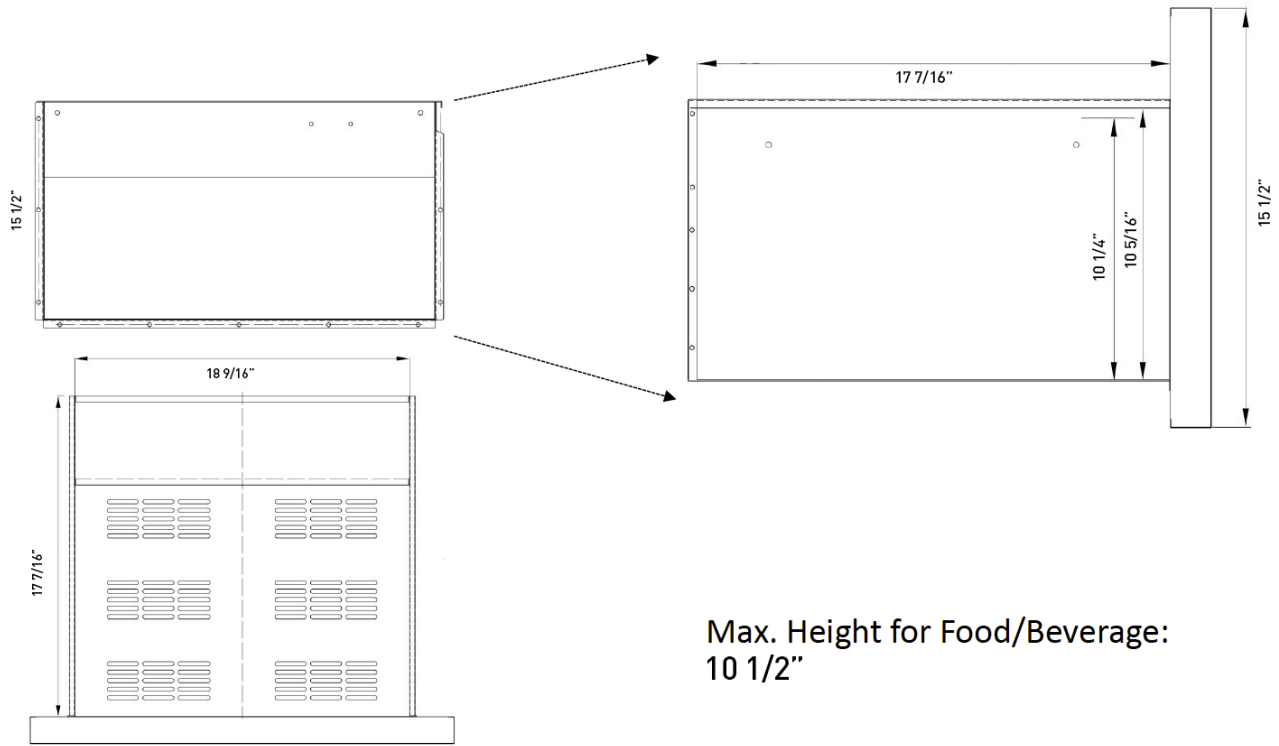

PRODUCT DIMENSIONS

Depth (Excluding Handles)	23 5/16"
Depth (Less Door)	21 3/8"
Height to Top of Door Hinge (in.)	34 3/16"
Product Depth (in.)	23 3/8"
Product Width (in.)	23 1/2"
Depth (Including Handles)	25 5/7"
Height to Top of Refrigerator (in.)	34 3/16"
Product Height (in.)	34 3/16"
Refrigerator Width (In.)	23 1/2"

WARRANTY: TWO YEAR PARTS AND LABOR

TOP DRAWER

Max. Height for Food/Beverage:
10 1/2"

BOTTOM DRAWER

Max. Height for Food/Beverage:
12 1/16"