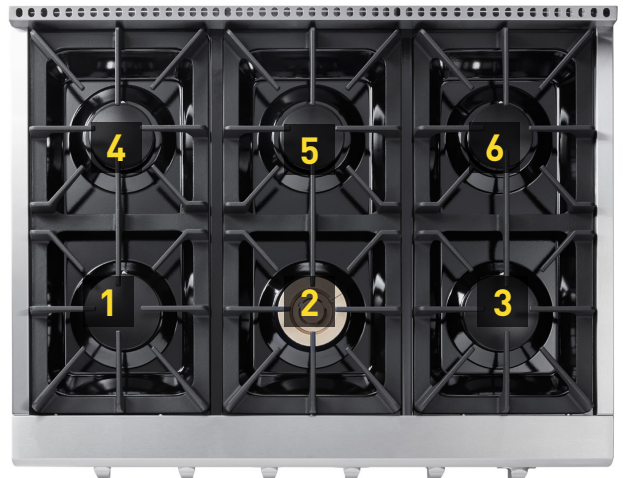

**Product:** 36 Inch Gas Rangetop

**Model Number:** HRT3618U / HRT3618ULP

### ACCESSORIES (NOT INCLUDED)

Liquid Propane Gas Conversion Kit	LPKHRG3618U
Cast Iron Reversible Griddle	RG1022
Wok Ring	WK01
Cast Iron Range Griddle	RG1032

### FEATURES & BENEFITS

- + **Six Burners** - From a high-powered 18,000 BTU burner to a steady 650 BTU simmer function, this rangetop provides the power you need for large family meals and the consistent low heat desired for cooking delicate sauces or melting chocolate
- + **LED Lights** - Brilliant blue LED control panel lights add a bold, stylish touch to your professional rangetop and indicate when the burners are on for safer cooking.
- + **Pro-style Knobs** - Die cast metal burner controls provide easy access to precise flame settings.
- + **Continuous Grates** - Heavy-duty continuous cast iron grates allow for easy movement of pans between burners.
- + **Porcelain Spill Tray** - Black porcelain spill tray on cook top provides a professional look and makes cleaning quick and easy.
- + **Automatic Electric Ignition** - Eliminates the need to manually light the burners and saves money by using less gas than a standing pilot range.

### BURNER PERFORMANCE

Total Burners	6
[1] Front Left Burner	18,000 BTU
[2] Front Middle Burner	15,000 BTU (650 BTU Simmer)
[3] Front Right Burner	18,000 BTU
[4] Rear Left Burner	12,000 BTU
[5] Rear Middle Burner	12,000 BTU
[6] Rear Right Burner	12,000 BTU