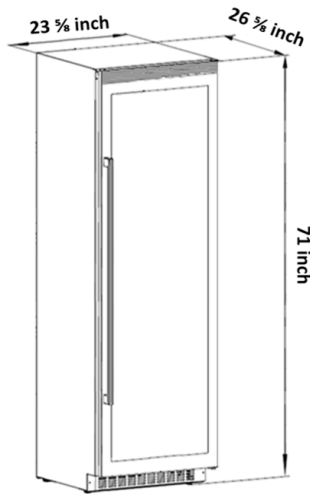

JC-116A2EQ

Dual Zone 36 Bottle Wine Cooler

Features

- | | |
|--|--|
| Dual Temperature Zone Design | 40°F - 65°F / 40°F - 65°F |
| Stainless Steel Door and Handle | White LED Interior Lights With Switch |
| Twelve (12) Chromed Metal Wine Racks | Blue LED Temperature Display (°C / °F) |
| Built-In or Freestanding Application | Blue LED Touch Pad Digital Control Readout |
| Tempered/Smoked Double Pane Glass Door | |

Specifications

- | | |
|--|-----------------------------------|
| Model: JC-116A2EQ | Compressor-Powered Cooling |
| Brand: Thor Kitchen | Two (2) Interior Fans |
| Capacity: 36 Bottle | Refrigerant: R134a |
| Input Voltage: 115V/60Hz | 100% HFC Free & FCKW (CFC) Free |
| Product Weight: 121 lbs. | Energy Efficient Design |
| CE, ETL, CB, RoHS Certified | Warranty: 2 Year Limited Warranty |
| Product Dimension (W x D x H) (in): 23 1/2" x 22 1/2" x 32 5/16" | |

JC-428B2EQ

Dual Zone 156 Bottle Wine Cooler

Features

- | | |
|---|--|
| Dual Temperature Zone Design | 40°F - 65°F / 40°F - 65°F |
| Reversible Door | White LED Interior Lights with Switch |
| 15 Roll-Out Wooden Racks With Aluminum Trim | Blue LED Temperature Display |
| Built-In or Freestanding Application | Blue LED Touch Pad Digital Control Readout |
| Tempered/Smoked Double Pane Glass Door | Stainless steel door and handle |
| Built-In Lock For Extra Security | |