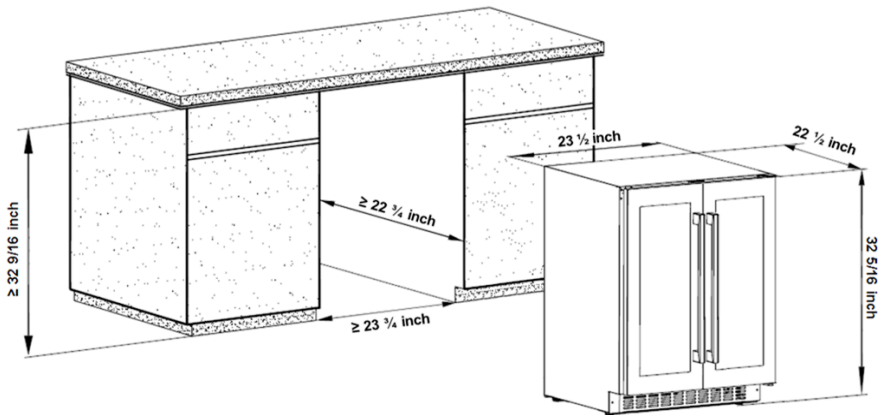

JC-116A2EQ

Dual Zone 36 Bottle Wine Cooler

Features

- | | |
|--|--|
| Dual Temperature Zone Design | 40°F - 65°F / 40°F - 65°F |
| Stainless Steel Door and Handle | White LED Interior Lights With Switch |
| Twelve (12) Chromed Metal Wine Racks | Blue LED Temperature Display (°C / °F) |
| Built-In or Freestanding Application | Blue LED Touch Pad Digital Control Readout |
| Tempered/Smoked Double Pane Glass Door | |

Specifications

- | | |
|--|-----------------------------------|
| Model: JC-116A2EQ | Compressor-Powered Cooling |
| Brand: Thor Kitchen | Two (2) Interior Fans |
| Capacity: 36 Bottle | Refrigerant: R134a |
| Input Voltage: 115V/60Hz | 100% HFC Free & FCKW (CFC) Free |
| Product Weight: 121 lbs. | Energy Efficient Design |
| CE, ETL, CB, RoHS Certified | Warranty: 2 Year Limited Warranty |
| Product Dimension (W x D x H) (in): 23 1/2" x 22 1/2" x 32 5/16" | |

JC-428B2EQ

Dual Zone 156 Bottle Wine Cooler

Features

- | | |
|---|--|
| Dual Temperature Zone Design | 40°F - 65°F / 40°F - 65°F |
| Reversible Door | White LED Interior Lights with Switch |
| 15 Roll-Out Wooden Racks With Aluminum Trim | Blue LED Temperature Display |
| Built-In or Freestanding Application | Blue LED Touch Pad Digital Control Readout |
| Tempered/Smoked Double Pane Glass Door | Stainless steel door and handle |
| Built-In Lock For Extra Security | |

Specifications

- | | |
|---|-----------------------------------|
| Model: JC-428B2EQ | Compressor-Powered Cooling |
| Brand: Thor Kitchen | Two (2) Interior Fans |
| Capacity: 156 Bottle | Refrigerant: R134a |
| Input Voltage: 115V/60Hz | 100% HFC & FCKW (CFC) Free |
| Weight: 231 lbs. | Energy Efficient Design |
| CE, ETL, CB, RoHS Certified | Warranty: 2 Year Limited Warranty |
| Product Dimension (W x D x H) (in): 23 5/8" x 26 5/8" x 71" | |